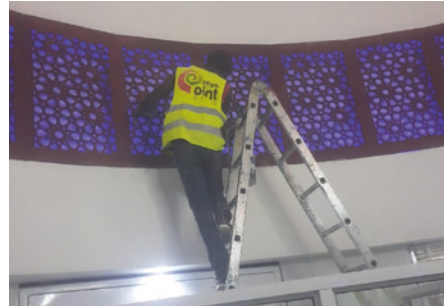

Paint Application